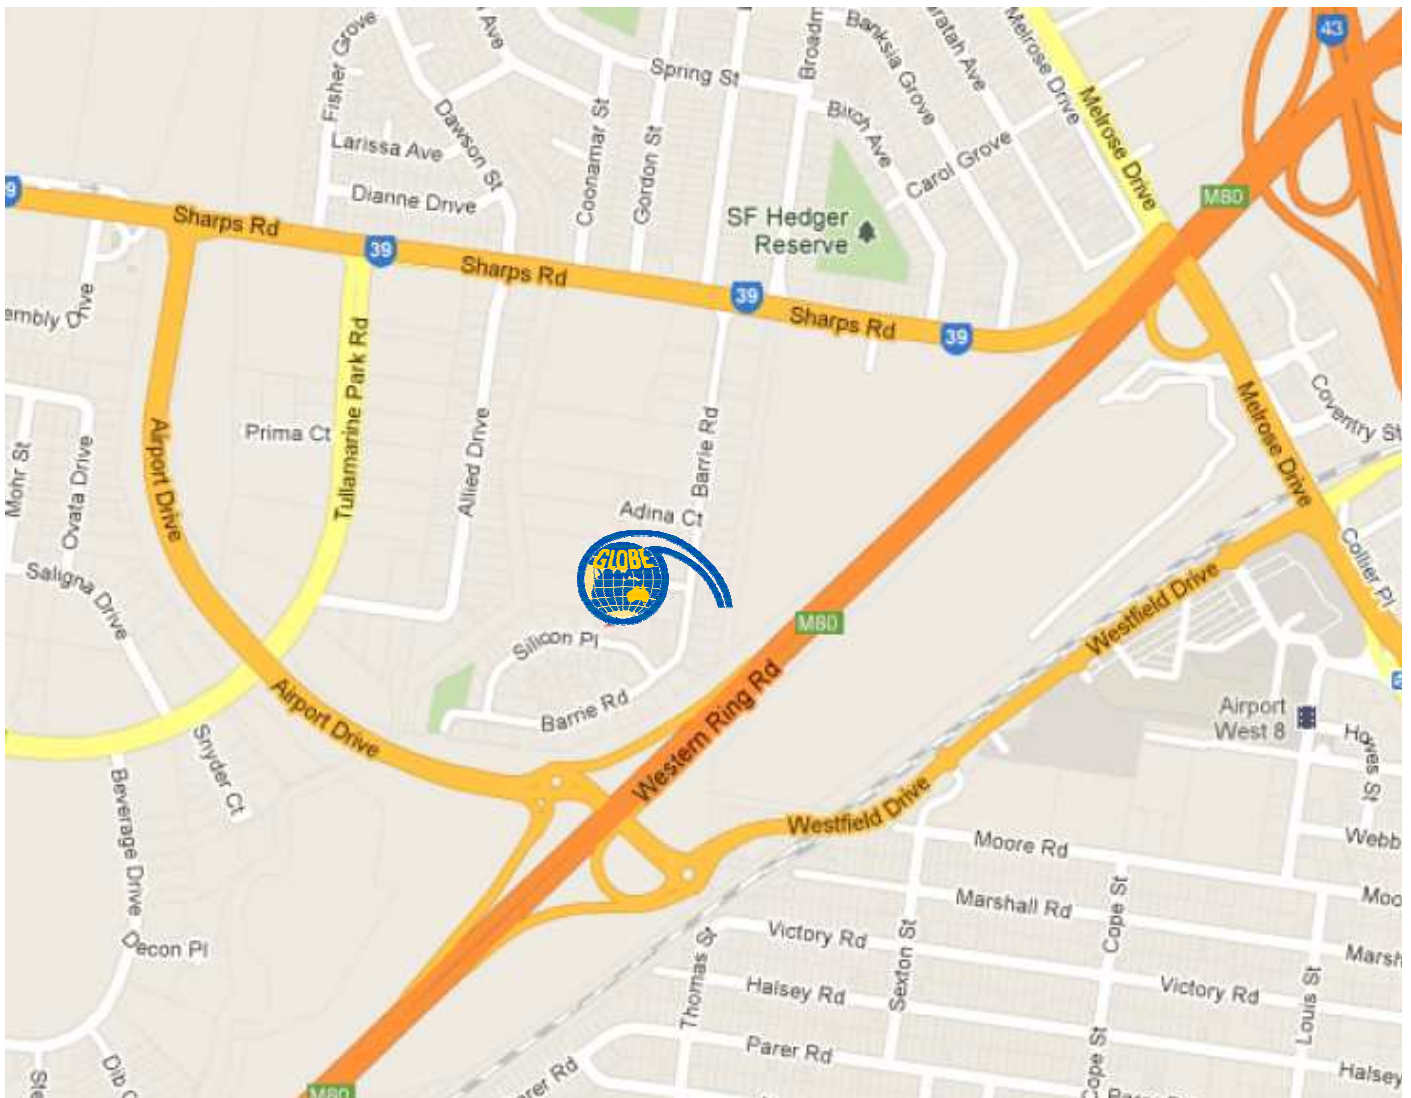

WE ARE MOVING

Globe Australia's Melbourne Service Centre is moving to bigger, brighter new premises. From Monday January 23rd, 2012 you will find us at:

19 Silicon Place

Tullamarine Vic, 3043

New phone: 03 9335 1330

New fax: 03 9335 1310

PLEASE DROP BY AND SEE US WHEN YOU ARE NEXT IN TULLAMARINE

www.globeaustralia.com.au